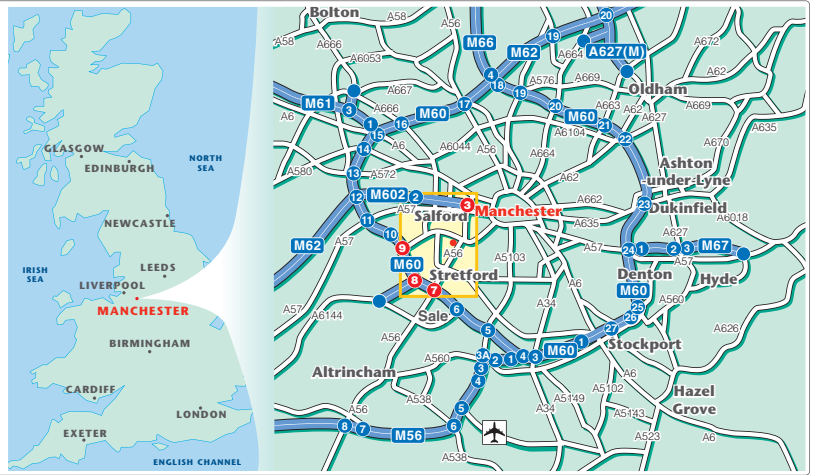

Creating Value For Our Communities

Procure Plus

Duckworth House, Lancastrian Office Centre
Talbot Road, Old Trafford, Manchester M32 0FP

Tel: 0303 030 0030
www.procure-plus.com

-  **By Bus:** Several buses services operate between Manchester and Sale/Altrincham; the following bus services run near to the cricket ground, setting down at Chester Road or on Talbot Road opposite the ground. The service numbers are: Talbot Road-17 & 115. Chester Road-114, 252, 253, 254, 255, 256, 257, 263, 264.
-  If you are driving to our offices please park in the Lancashire County Cricket Ground car park; it will cost £3 per day or £10 on match days. There is no parking allocated for visitors. Alternative nearby car parking can be found at Brian Statham Way and Warwick Road.
-  The nearest metro link station is Old Trafford; leave the station and walk along Brian Statham Way and then turn left onto Talbot Road.
-  Taxi pick up/drop off can be made in the office car park via Great Stone Road. Entrance to our office is via main Bruntwood Reception.