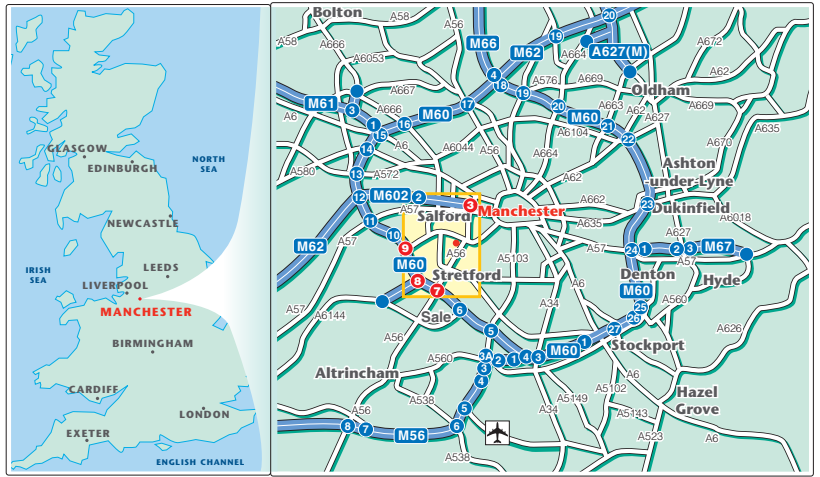

Creating Value For Our Communities

**Procure Plus**

Duckworth House, Lancastrian Office Centre  
Talbot Road, Old Trafford, Manchester M32 0FP

Tel: 0303 030 0030  
www.procure-plus.com

-  **By Bus:** Several buses services operate between Manchester and Sale/Altrincham; the following bus services run near to the cricket ground, setting down at Chester Road or on Talbot Road opposite the ground. The service numbers are: Talbot Road-17 & 115. Chester Road-114, 252, 253, 254, 255, 256, 257, 263, 264.
-  If you are driving to our offices please park in the Old Trafford Cricket Ground car park; it will cost £3 per day or £10 on match days. There is no parking allocated for visitors.
-  The nearest metro link station is Old Trafford; leave the station and walk along Brian Statham Way and then turn left onto Talbot Road.
-  Taxi pick up/drop off can be made in the office car park. Entrance to our offices is via the main Bruntwood Reception.