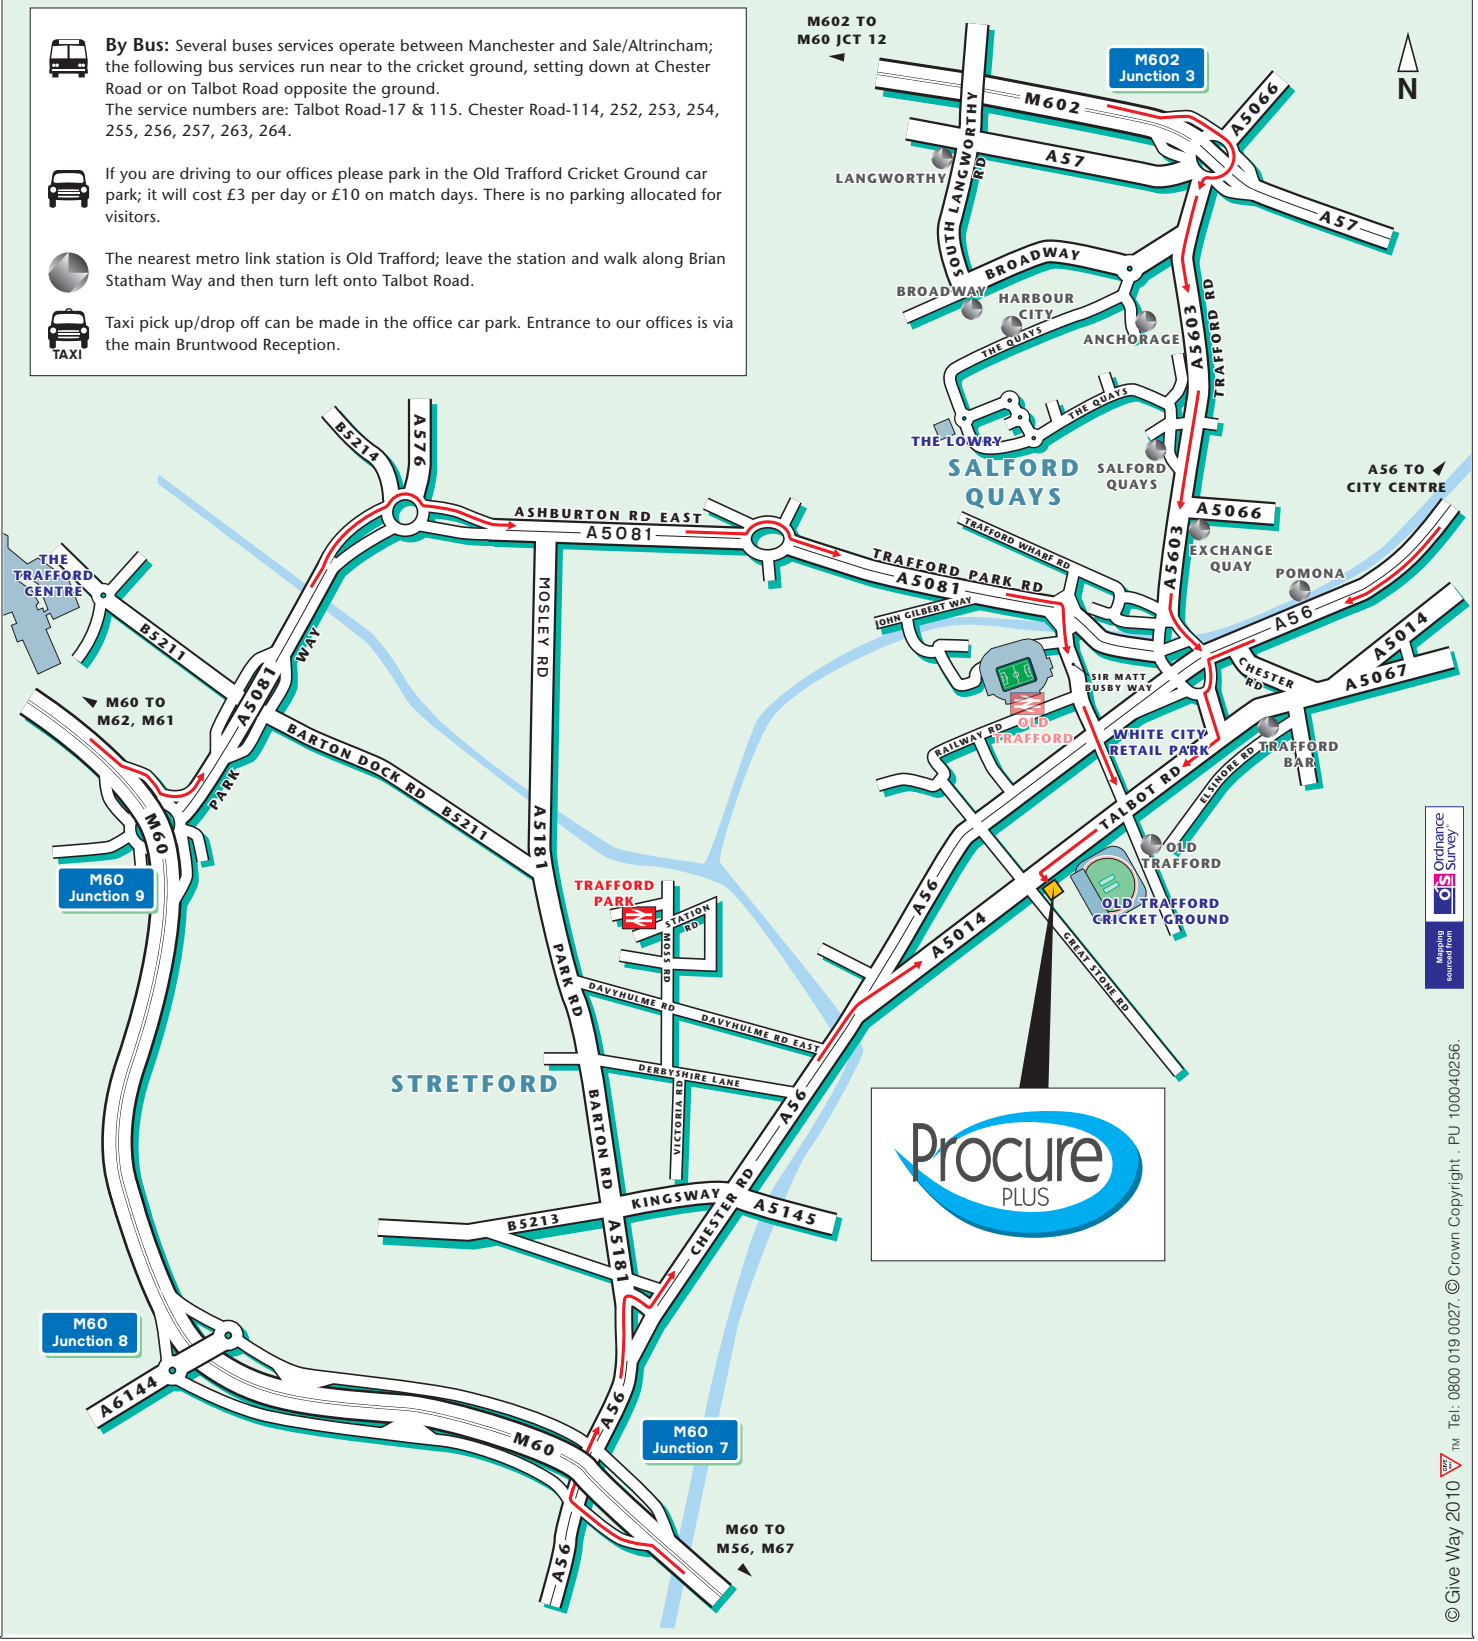

Creating Value For Our Communities

**Procure Plus**

Duckworth House, Lancastrian Office Centre  
Talbot Road, Old Trafford, Manchester M32 0FP

Tel: 0303 030 0030  
www.procure-plus.com

-  **By Bus:** Several buses services operate between Manchester and Sale/Altrincham; the following bus services run near to the cricket ground, setting down at Chester Road or on Talbot Road opposite the ground. The service numbers are: Talbot Road-17 & 115. Chester Road-114, 252, 253, 254, 255, 256, 257, 263, 264.
-  If you are driving to our offices please park in the Old Trafford Cricket Ground car park; it will cost £3 per day or £10 on match days. There is no parking allocated for visitors.
-  The nearest metro link station is Old Trafford; leave the station and walk along Brian Statham Way and then turn left onto Talbot Road.
-  Taxi pick up/drop off can be made in the office car park. Entrance to our offices is via the main Bruntwood Reception.

OS Ordnance Survey