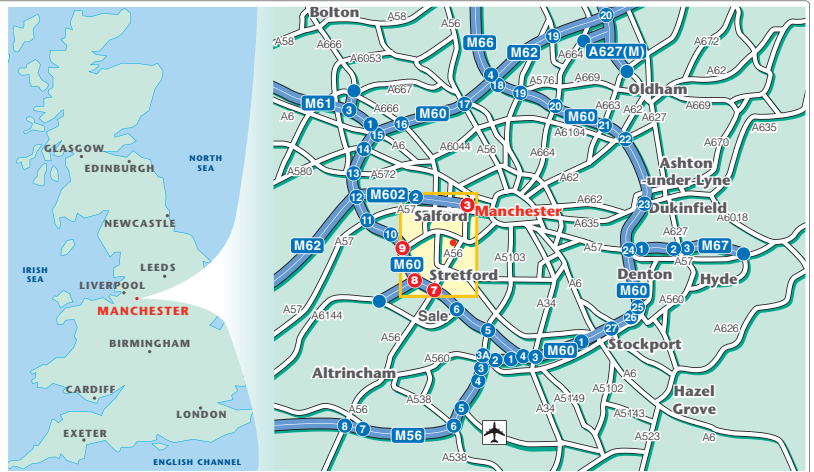

6 mi 6 i g. 0303 030 0030
If you are driving to the Procure Plus offices please park in the Lancashire County Cricket Club Ground car park which is a pay on foot tariff machine to be paid on exit. Alternative parking may be found at Brian Statham Way and Warwick Road.

If you are driving to the Procure Plus offices please park in the Lancashire County Cricket Club Ground car park which is a pay on foot tariff machine to be paid on exit. Alternative parking may be found at Brian Statham Way and Warwick Road.

The nearest Metrolink station is Old Trafford leave the station and walk along Brian Statham Way and Turn left onto Talbot Road.

Taxi pick up/drop off can be made in the office car park via Great Stone Road. Entrance to our office is via main Bruntwood Reception.