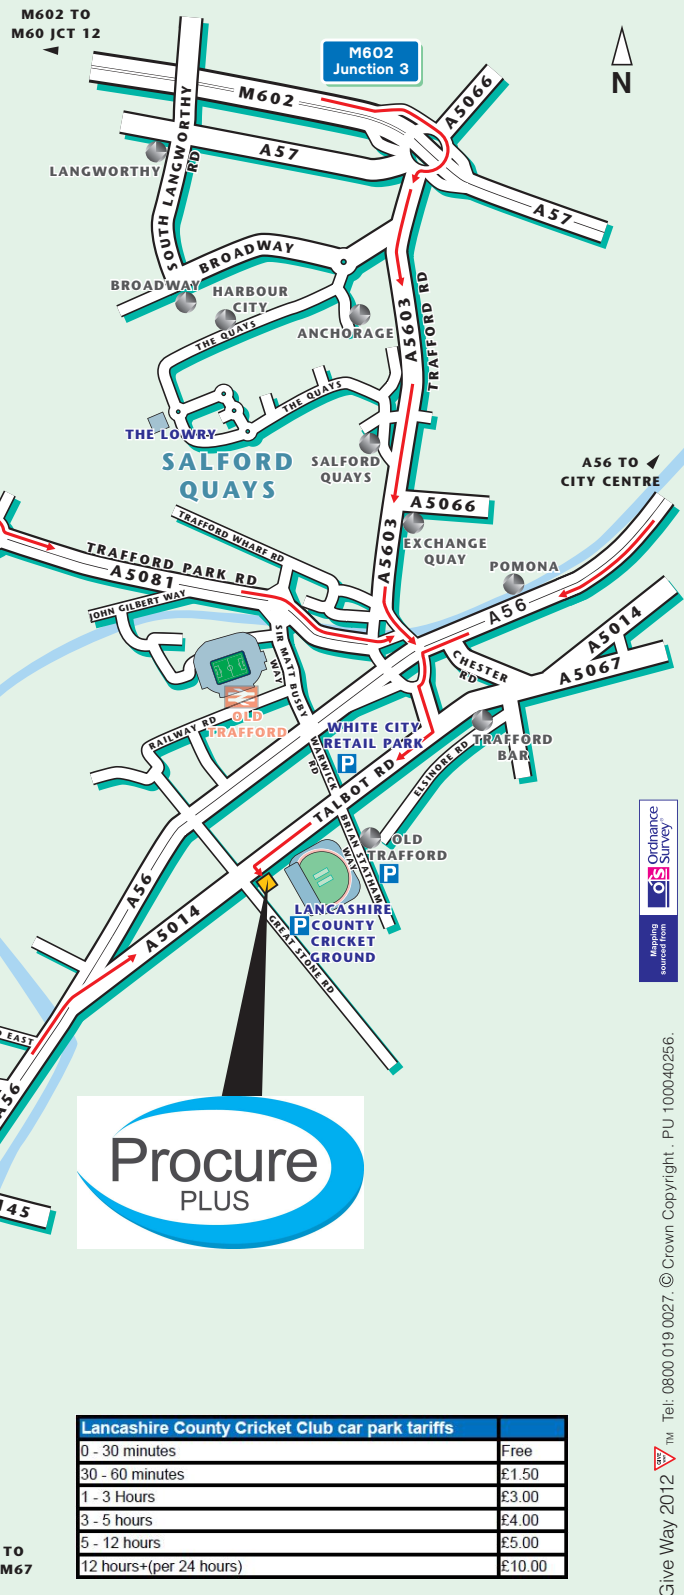

If you are driving to the Procure Plus offices please park in the Lancashire County Cricket Club Ground car park which is a pay on foot tariff machine to be paid on exit. Alternative parking may be found at Brian Statham Way and Warwick Road.

The nearest Metrolink station is Old Trafford leave the station and walk along Brian Statham Way and Turn left onto Talbot Road.

Taxi pick up/drop off can be made in the office car park via Great Stone Road. Entrance to our office is via main Bruntwood Reception.

Lancashire County Cricket Club car park tariffs	
0 - 30 minutes	Free
30 - 60 minutes	£1.50
1 - 3 Hours	£3.00
3 - 5 hours	£4.00
5 - 12 hours	£5.00
12 hours+(per 24 hours)	£10.00